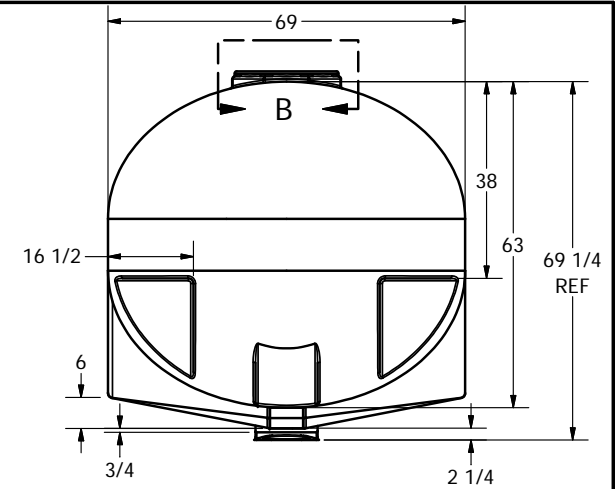

SECTION A-A
SCALE 1/24

DETAIL B
SCALE 1 / 12

DRAWN Jerry Paulson	9/21/2010
CHECKED	
QA	
MFG	
APPROVED	

 NORWESCO, INC., ST. BONIFACIUS, MN TITLE		
2010 GALLON ELLIPTICAL DRAINABLE TANK		
SIZE B	DWG NO	REV
SCALE: 1/24	SHEET 1 OF 1	