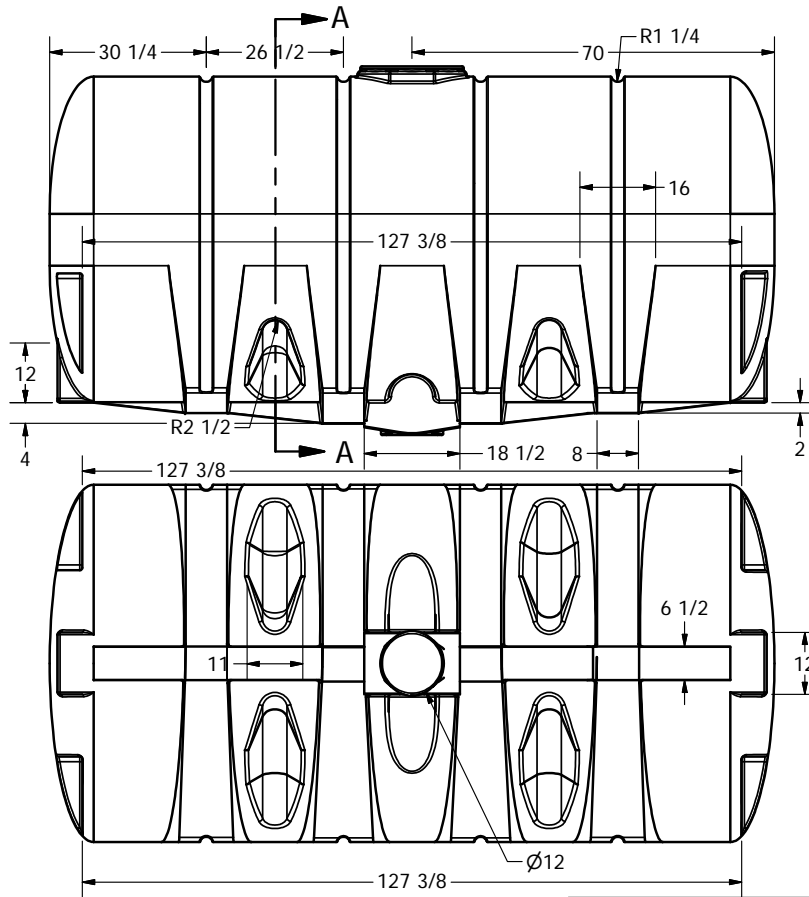

SECTION A-A
SCALE 1/24

DETAIL B
SCALE 1 / 12

DRAWN Jerry Paulson	9/21/2010
CHECKED	
QA	
MFG	
APPROVED	

 NORWESCO, INC., ST. BONIFACIUS, MN TITLE		
2010 GALLON ELLIPTICAL DRAINABLE TANK		
SIZE B	DWG NO	REV
SCALE: 1/24	SHEET 1 OF 1	