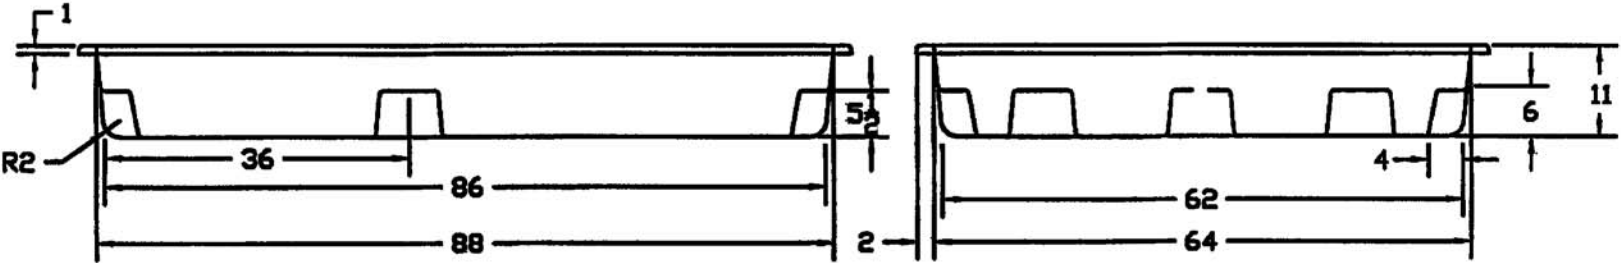

REVISIONS				
ZONE	REV	DESCRIPTION	DATE	APPROVED

		<b>NORWESCO</b> CANADA			
		210 IMPERIAL GALLON CONTAINMENT BASIN			
JTP	20NOV03	SIZE	FCM NO.	DRG NO.	REV
		B		42114	
		SCALE 1/16			SHEET