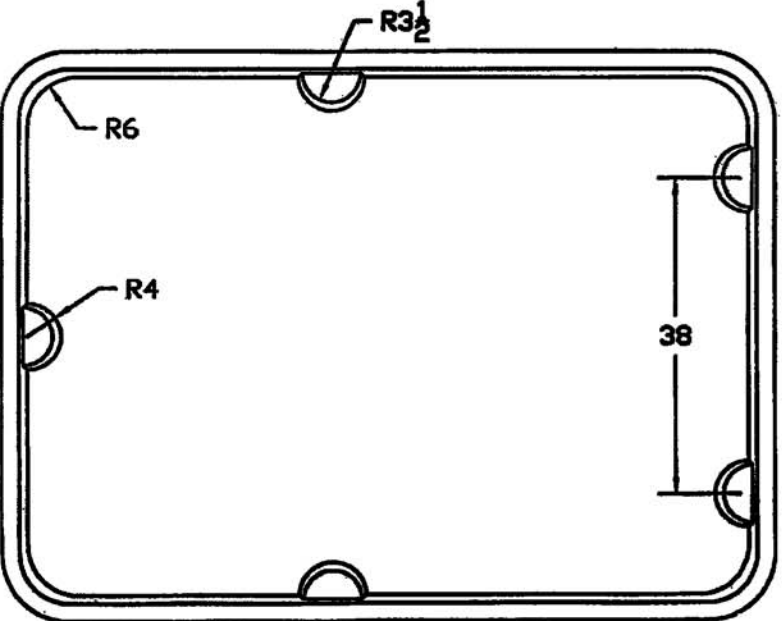

REVISIONS				
ZONE	REV	DESCRIPTION	DATE	APPROVED

		<b>NORWESCO</b> CANADA			
		210 IMPERIAL GALLON CONTAINMENT BASIN			
JTP	20NOV03	SIZE	FCM NO.	DRG NO.	REV
		B		42114	
		SCALE 1/16			SHEET