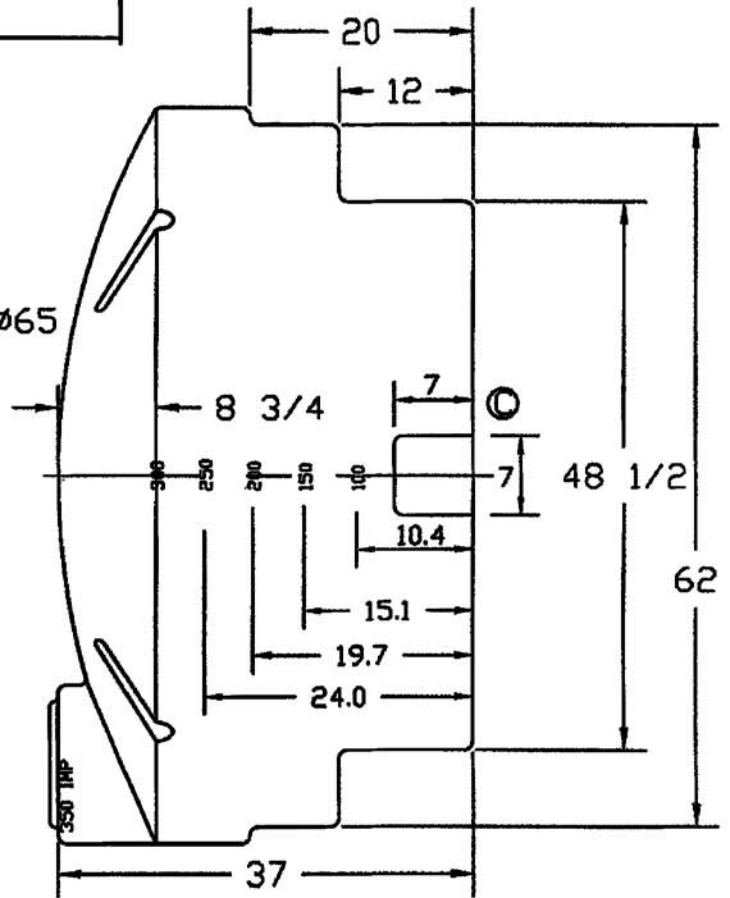

REVISIONS				
ZONE	REV	DESCRIPTION	DATE	APPROVED
	B	REVISED & REDRAWN	18FEB00	
	C	ADDED FLAT	15MAR00	

8 1/4 ACME THREAD, RH

		<b>NORWESCO</b> CANADA	
350 IMPERIAL GALLON PICKUP TANK			
JTP	18FEB00	SIZE A	FSCM NO.
		DWG NO.	41227
		SCALE 1/16	REV C
			SHEET