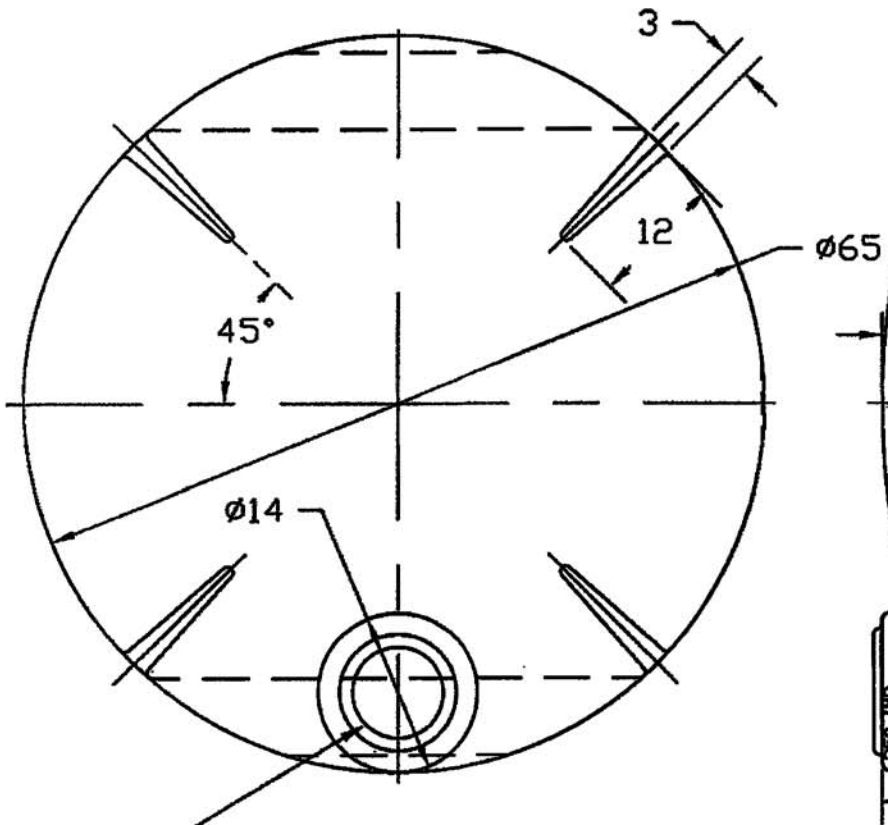

REVISIONS				
ZONE	REV	DESCRIPTION	DATE	APPROVED
	B	REVISED & REDRAWN	18FEB00	
	C	ADDED FLAT	15MAR00	

8 1/4 ACME THREAD, RH

		<b>NORWESCO</b> CANADA	
350 IMPERIAL GALLON PICKUP TANK			
JTP	18FEB00	SIZE A	FSCM NO.
		DWG NO.	41227
		SCALE 1/16	REV C
			SHEET