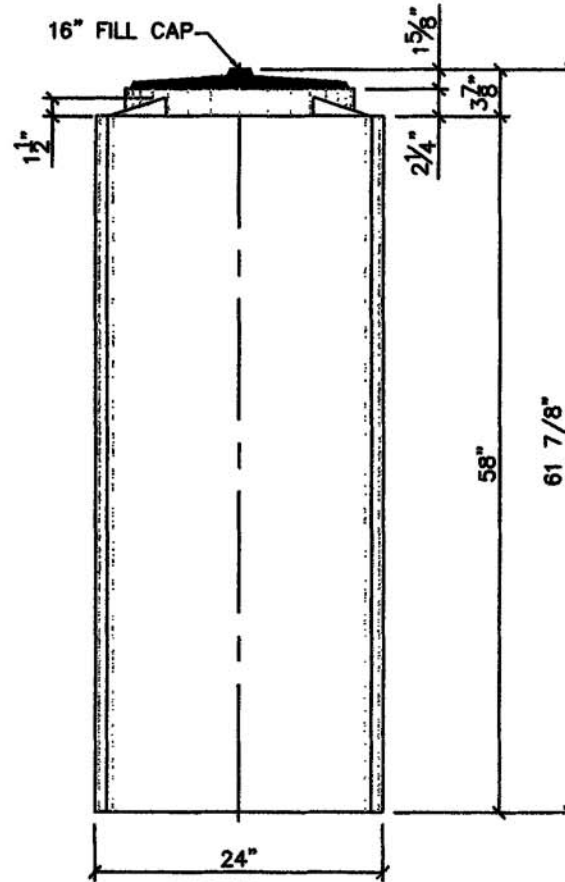

VIEW A

VIEW B

NOTE:
ALL DIMENSIONS ARE IN INCHES UNLESS
OTHERWISE SPECIFIED

**230 IMPERIAL GALLON
STORAGE TANK**

DWG NO:		REV
SCALE:	1:16	