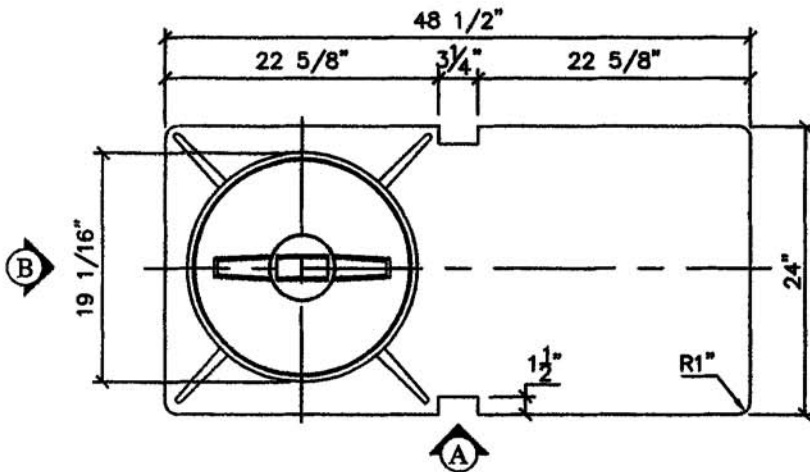

VIEW A

VIEW B

NOTE:
ALL DIMENSIONS ARE IN INCHES UNLESS
OTHERWISE SPECIFIED

**230 IMPERIAL GALLON
STORAGE TANK**

DWG NO:		REV
SCALE:	1:16	