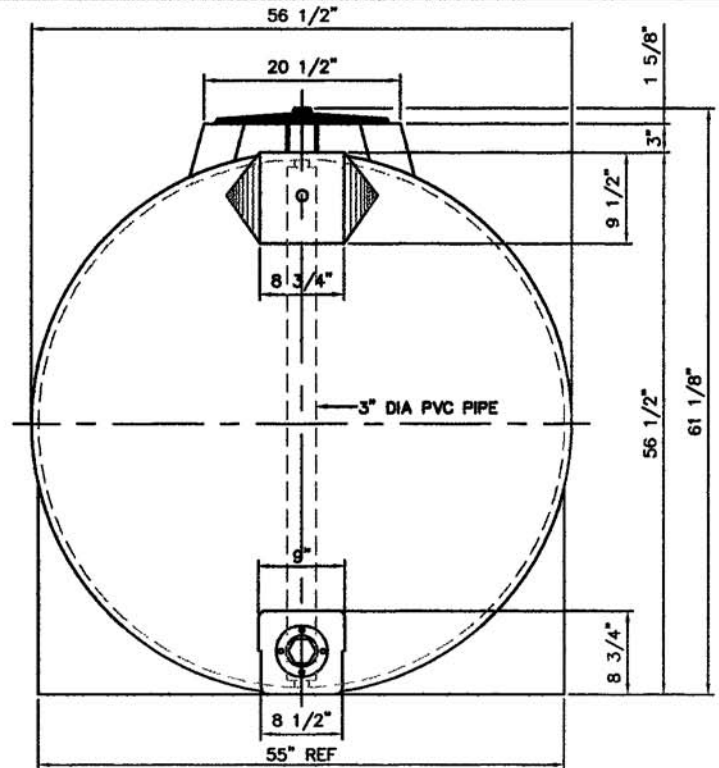

VIEW A

VIEW B

NOTE:
ALL DIMENSIONS ARE IN INCHES UNLESS OTHERWISE SPECIFIED

**730 IMPERIAL GALLON
LEG TANK**

DWG NO:		REV
SCALE: 1:20		