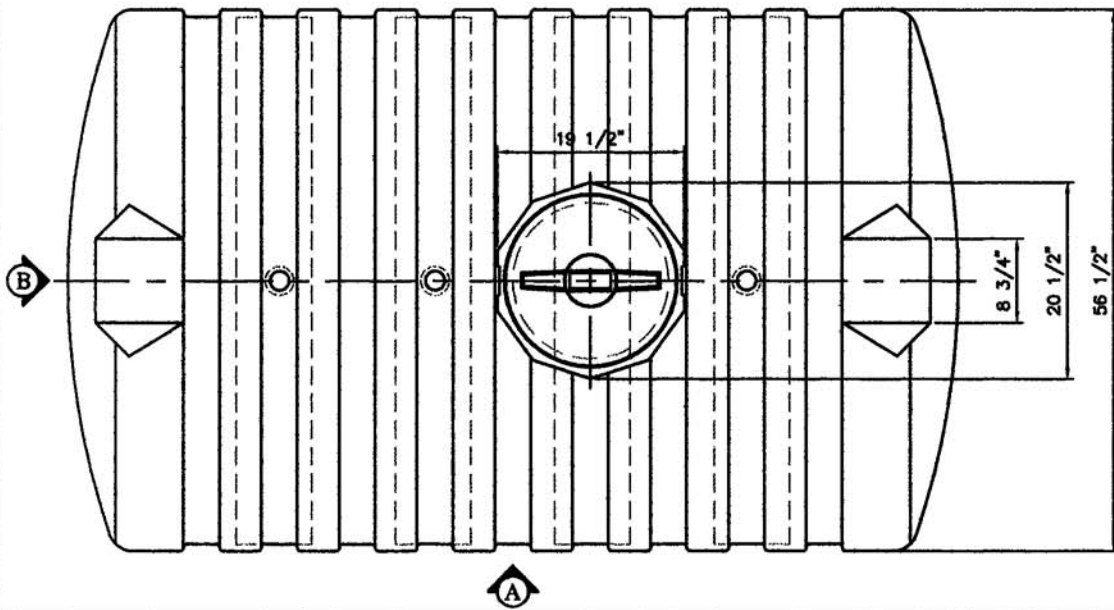

VIEW A

VIEW B

NOTE:
ALL DIMENSIONS ARE IN INCHES UNLESS OTHERWISE SPECIFIED

**730 IMPERIAL GALLON
LEG TANK**

DWG NO:		REV
SCALE: 1:20		